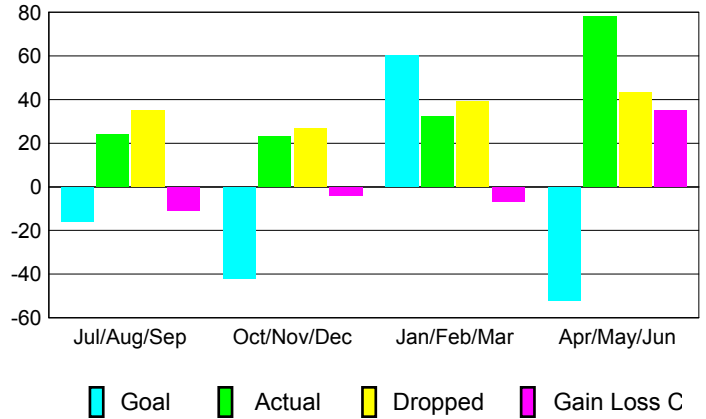

GMT: **JERRY SMITH**

Location: **OHIO**

GMT CA: **1**

CLUBS

Month	New Club Goal	Actual New Clubs	Actual Dropped Clubs	Gain/Loss of Clubs
2012-2013				
Jul/Aug/Sep	0	0	0	0
Oct/Nov/Dec	0	0	1	-1
Jan/Feb/Mar	2	0	0	0
Apr/May/June	0	1	0	1
Totals	2	1	1	0

MEMBERSHIP

Month	Net Memb Goal	Actual New Memb	Actual Dropped Memb	Gain/Loss of Memb
2012-2013				
Jul/Aug/Sep	-16	24	35	-11
Oct/Nov/Dec	-42	23	27	-4
Jan/Feb/Mar	60	32	39	-7
Apr/May/June	-52	78	43	35
Totals	-50	157	144	13

Club Results 2012-2013
Goal, New, Dropped, Gain/Loss

Membership Results 2012-2013
Goal, New, Dropped, Gain/Loss

YTD Status Quo Clubs 2012-2013

Status Quo Clubs Compared to Status Quo Members

Gender Comparison 2012-2013