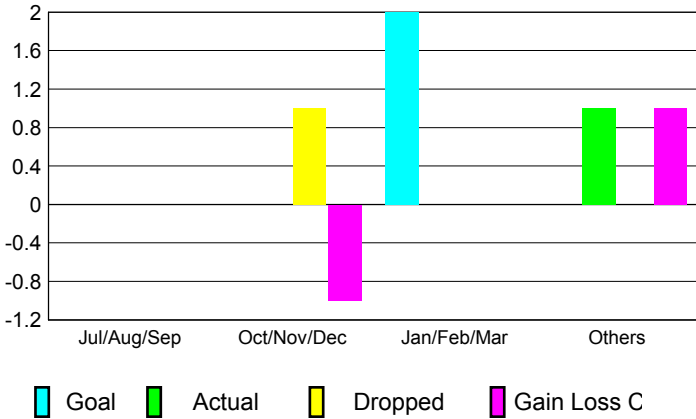

GMT: **JERRY SMITH**

Location: **OHIO**

GMT CA: **1**

CLUBS

Month	New Club Goal	Actual New Clubs	Actual Dropped Clubs	Gain/Loss of Clubs
2012-2013				
Jul/Aug/Sep	0	0	0	0
Oct/Nov/Dec	0	0	1	-1
Jan/Feb/Mar	2	0	0	0
Apr/May/June	0	1	0	1
Totals	2	1	1	0

MEMBERSHIP

Month	Net Memb Goal	Actual New Memb	Actual Dropped Memb	Gain/Loss of Memb
2012-2013				
Jul/Aug/Sep	-16	24	35	-11
Oct/Nov/Dec	-42	23	27	-4
Jan/Feb/Mar	60	32	39	-7
Apr/May/June	-52	78	43	35
Totals	-50	157	144	13

Club Results 2012-2013
Goal, New, Dropped, Gain/Loss

Membership Results 2012-2013
Goal, New, Dropped, Gain/Loss

YTD Status Quo Clubs 2012-2013

Status Quo Clubs Compared to Status Quo Members

Gender Comparison 2012-2013